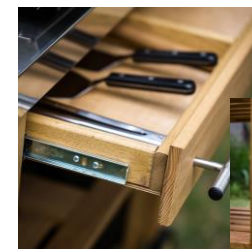

MANEUVERABLE

2 large wheels

RESISTANT

Rot-resistant
wood

FUNCTIONAL

Shelf/drawer
bottle rack