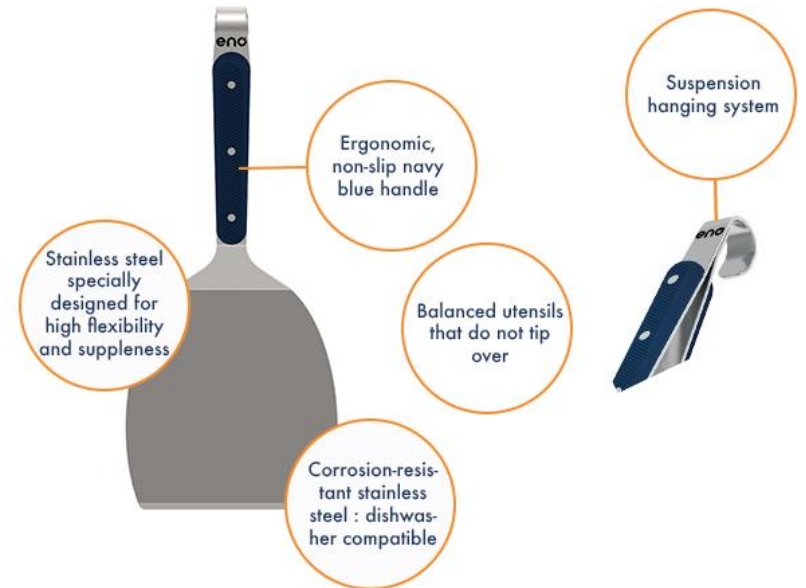

Wide spatula

To scrape off cooking residues

***Long Spatula**

For handling long foods

Cutting spatula

With sharp edge for cutting

Perforated spatula

For fat-free cooking and serving

Pancake spatula

For easy pancake flipping

Mussels shovel stainless

For turning shellfish. Practical for serving

USTENSILS

Cooking spatulas

PRODUCTS DESCRIPTION

- Corrosion-resistant stainless steel
- Dishwasher safe
- Non-slip plastic handle with stainless steel rivets
- Navy blue